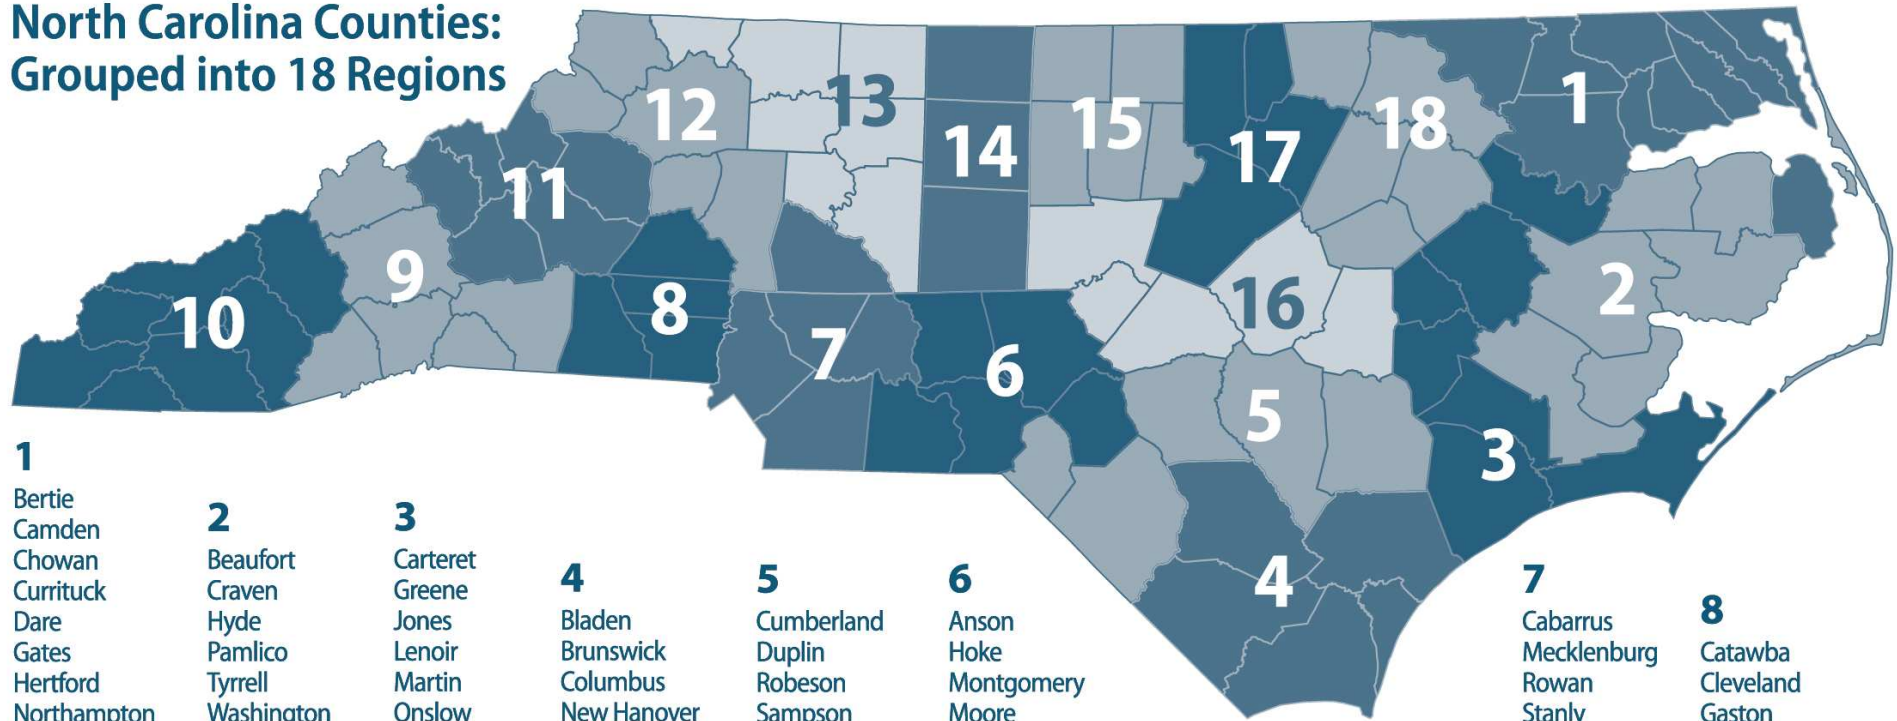

NC CCR&R Regions - 2009

North Carolina Counties: Grouped into 18 Regions

1

Bertie
Camden
Chowan
Currituck
Dare
Gates
Hertford
Northampton
Pasquotank
Perquimans

2

Beaufort
Craven
Hyde
Pamlico
Tyrrell
Washington

3

Carteret
Greene
Jones
Lenoir
Martin
Onslow
Pitt

4

Bladen
Brunswick
Columbus
New Hanover
Pender

5

Cumberland
Duplin
Robeson
Sampson
Scotland

6

Anson
Hoke
Montgomery
Moore
Richmond

3

7

Cabarrus
Mecklenburg
Rowan
Stanly
Union

8

Catawba
Cleveland
Gaston
Lincoln

9

Buncombe
Henderson
Madison
Polk
Rutherford
Transylvania

10

Guilford
Randolph
Rockingham

15

Alamance
Caswell
Durham
Orange
Person

16

Chatham
Harnett
Johnston
Lee
Wayne

17

Franklin
Granville
Vance
Wake

18