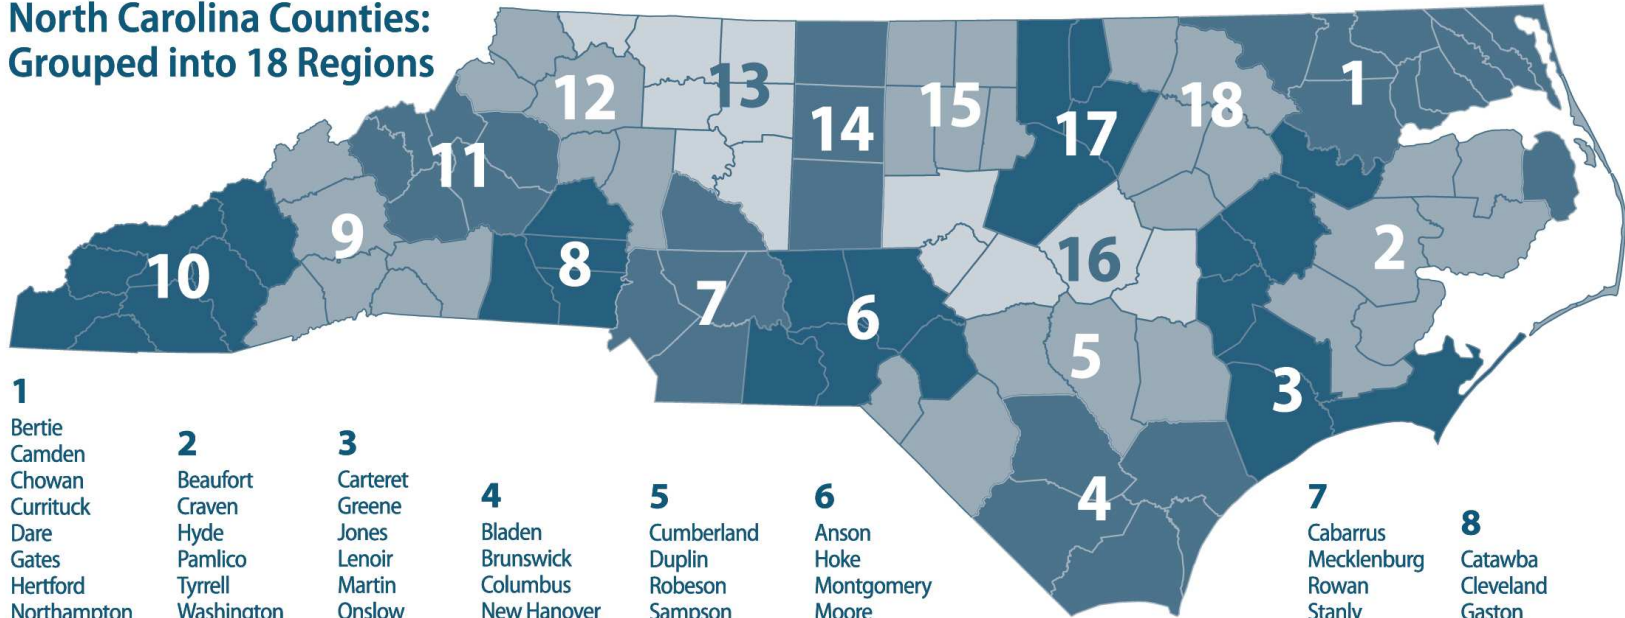

### North Carolina Counties: Grouped into 18 Regions

**1**  
Bertie  
Camden  
Chowan  
Currituck  
Dare  
Gates  
Hertford  
Northampton  
Pasquotank  
Perquimans

**2**  
Beaufort  
Craven  
Hyde  
Pamlico  
Tyrrell  
Washington

**3**  
Carteret  
Greene  
Jones  
Lenoir  
Martin  
Onslow  
Pitt

**4**  
Bladen  
Brunswick  
Columbus  
New Hanover  
Pender

**5**  
Cumberland  
Duplin  
Robeson  
Sampson  
Scotland

**6**  
Anson  
Hoke  
Montgomery  
Moore  
Richmond

**7**  
Cabarrus  
Mecklenburg  
Rowan  
Stanly  
Union

**8**  
Catawba  
Cleveland  
Gaston  
Lincoln

**9**  
Buncombe  
Henderson  
Madison  
Polk  
Rutherford  
Transylvania

**10**  
Cherokee  
Clay  
Graham  
Haywood  
Jackson  
Macon  
Swain

**15**  
Alamance  
Caswell  
Durham  
Orange  
Person

**16**  
Chatham  
Harnett  
Johnston  
Lee  
Wayne

**17**  
Franklin  
Granville  
Vance  
Wake

**18**  
Edgecombe  
Halifax  
Nash  
Warren  
Wilson